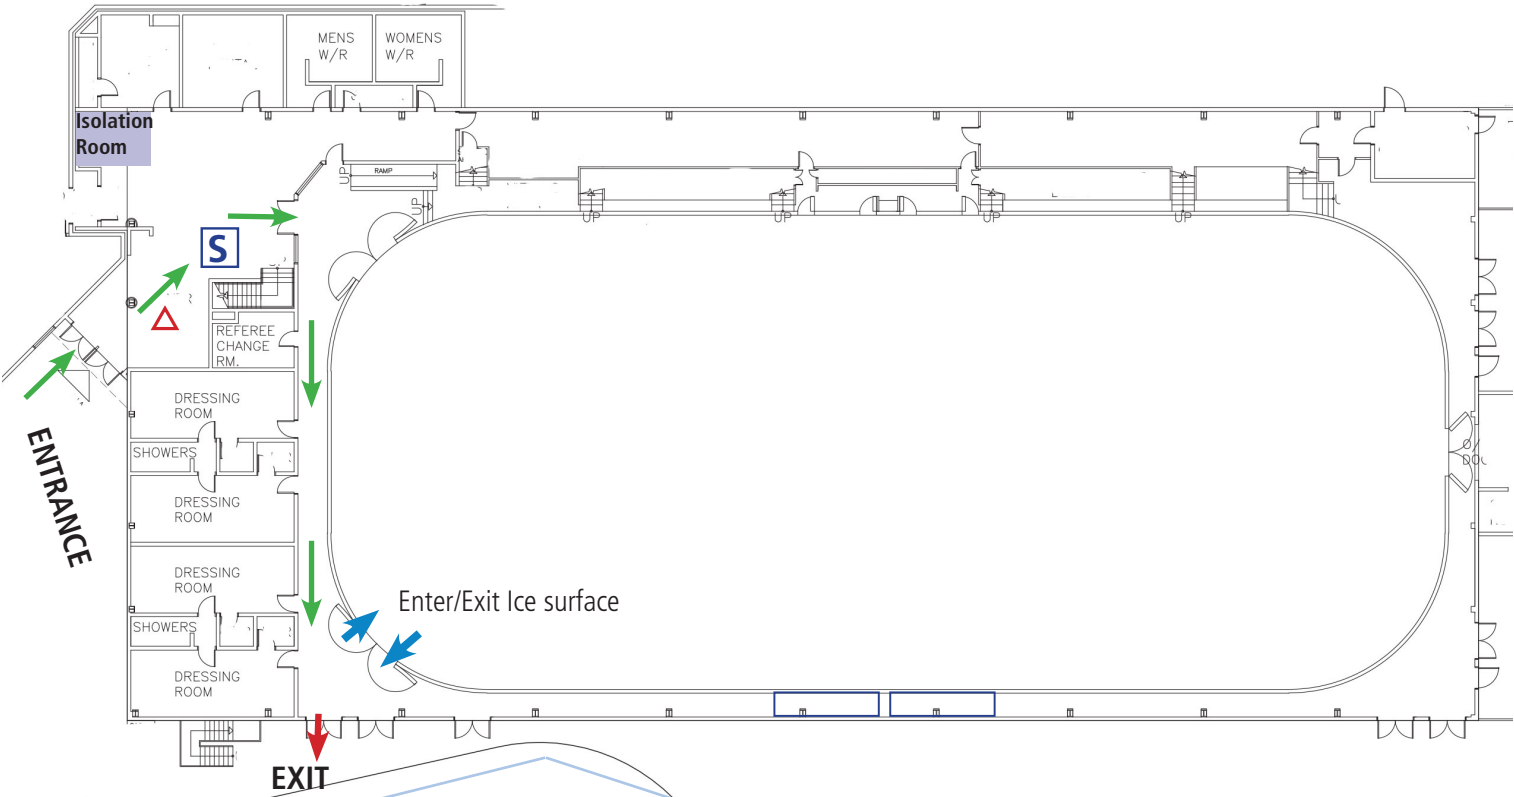

MATSQUI RECREATION CENTRE ARENA FACILITY RE-OPENING

Public Entrance		Sanitizing Station	
Public Exit		Safety Signage	
Ice surface entrance/exit			

**EMERGENCY LANE -
NO PARKING OR WAITING ZONE**

MSA ARENA FACILITY RE-OPENING

Public Entrance		Sanitizing Station	
Public Exit		Safety Signage	
Ice surface entrance/exit		Stanchions	

ABBOTSFORD RECREATION CENTRE ARENA FACILITY RE-OPENING

Public Entrance		Sanitizing Station	
Public Exit		Safety Signage	
Ice surface entrance/exit		Stanchions	

ARC Arena (option 1: enter/exit top of bleachers. Teams don't overlap during bookings.)

ENTRANCE & EXIT
for all users