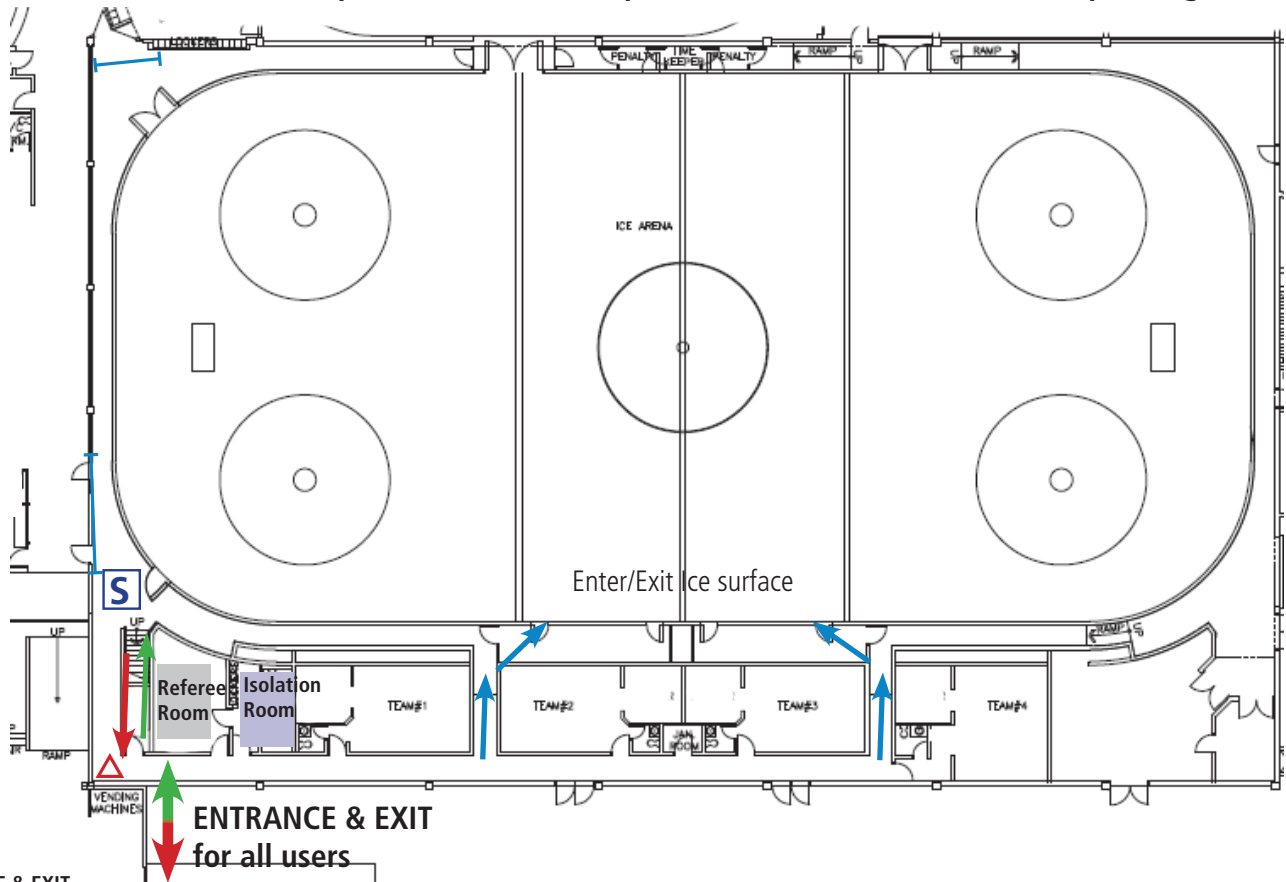

MATSQUI RECREATION CENTRE ARENA FACILITY RE-OPENING

Public Entrance		Sanitizing Station	
Public Exit		Safety Signage	
Ice surface entrance/exit			

**EMERGENCY LANE -
NO PARKING OR WAITING ZONE**

MSA ARENA FACILITY RE-OPENING

Public Entrance		Sanitizing Station	
Public Exit		Safety Signage	
Ice surface entrance/exit		Stanchions	

ABBOTSFORD RECREATION CENTRE ARENA FACILITY RE-OPENING

Public Entrance		Sanitizing Station	
Public Exit		Safety Signage	
Ice surface entrance/exit		Stanchions	

ARC Arena (option 1: enter/exit top of bleachers. Teams don't overlap during bookings.)

ENTRANCE & EXIT
for all users