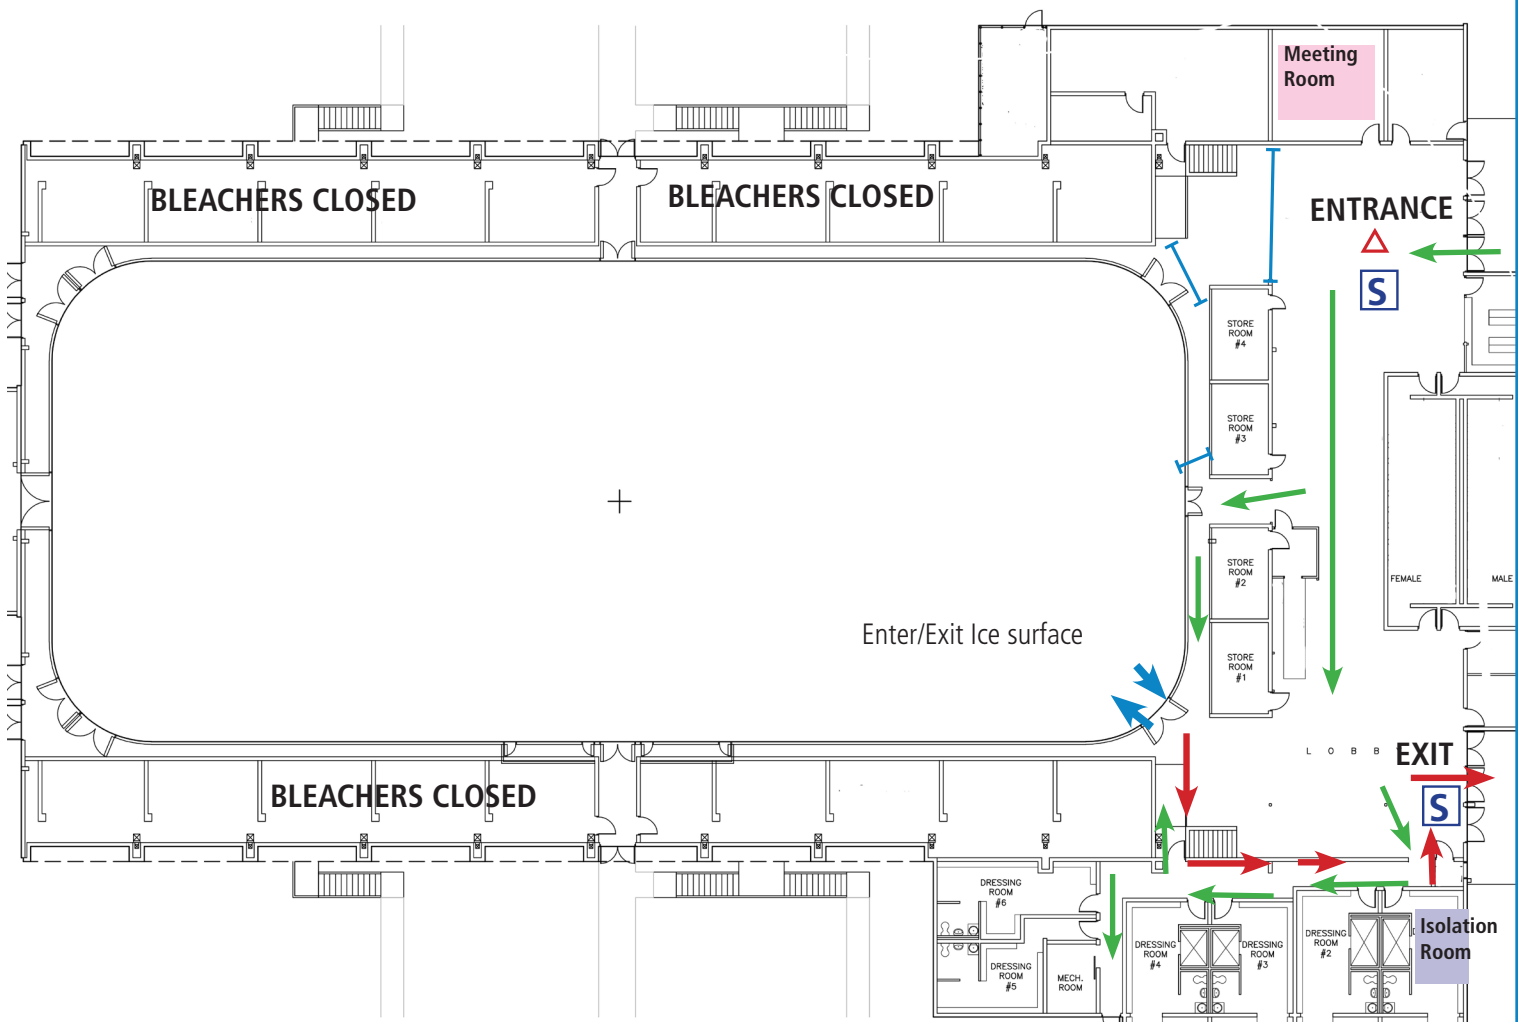

MATSQUI RECREATION CENTRE ARENA FACILITY RE-OPENING

Public Entrance		Sanitizing Station	
Public Exit		Safety Signage	
Ice surface entrance/exit			

**EMERGENCY LANE -
NO PARKING OR WAITING ZONE**

MSA ARENA FACILITY RE-OPENING

Public Entrance		Sanitizing Station	
Public Exit		Safety Signage	
Ice surface entrance/exit		Stanchions	

ABBOTSFORD RECREATION CENTRE ARENA FACILITY RE-OPENING

Public Entrance		Sanitizing Station	
Public Exit		Safety Signage	
Ice surface entrance/exit		Stanchions	

ARC Arena (option 1: enter/exit top of bleachers. Teams don't overlap during bookings.)

ENTRANCE & EXIT
for all users